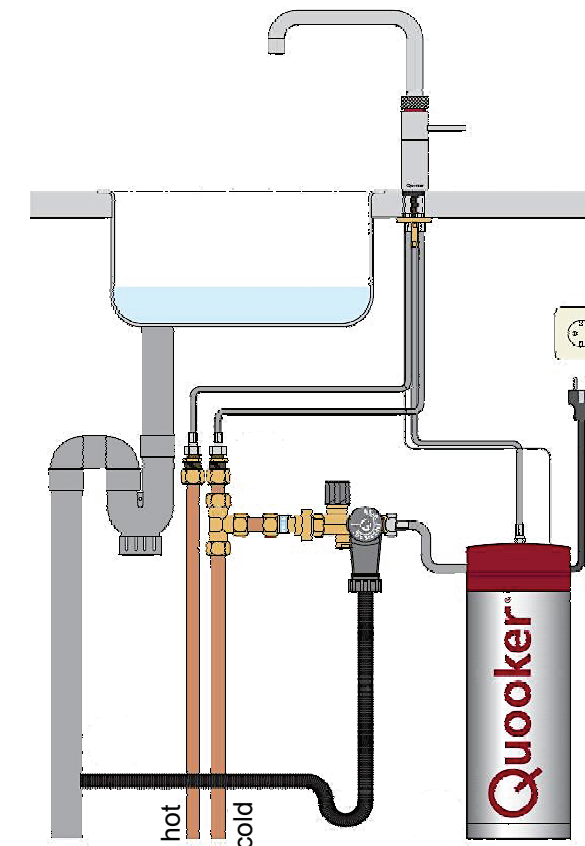

Overview of Quooker Fusion mixer tap & boiling water dispenser combo

Notes for main contractor

Please be advised that all mechanical & engineering notes and drawings provided by Poliform UK Ltd are to be taken as advice only.

Poliform suggests the best location for mechanical & engineering services based on the appliance requirements as well as the design of Poliform cabinets.

Any technical changes made must be confirmed with the appliance manufacturer and not Poliform.

All deviations from the recommended set up including choice or location of flex outlets, socket outlets, as well as water or gas stop valves, fused spurs and isolation switches may void manufacturers' warranty and Poliform will not take responsibility for this.

Varenna
Poliform

Poliform UK Ltd
276-278 Kings Road
London
SW3 5AW
tel 020 7368 7600
www.poliformuk.com
www.varennauk.com

Client details

name & address

Narrow St
3 Kensington House
35 Kensington Court
London
W8 5BD

Poliform designer

Jessica Baldwin

designer e-mail

jessicab@poliformuk.com

drawn by

JB

scale

1:25 Do Not Scale

date

17.02.16

rev number

M&E rev0 / GA Rev02

M&E

file name / quote number

JB38501 Rattansi M&E rev0

Furniture finishes

furniture range

Alea

worktop

supplied by client

base units

Matt Lacquer Ghiaccio

splashback

supplied by client

tall units

Grey Oak Veneer

plinth

100mm S/Steel

wall units

Grey Oak Veneer

handles

Integrated

island units

Matt Lacquer Ghiaccio

Notes:

Please note the supplied Varenna lights need to be checked by the M&E contractor to ensure compatibility with the clients own lighting system

A data sheet for the Varenna lights is included with these drawings

(c) Copyright Poliform UK Ltd 2013
All rights reserved. No part of this document may be reproduced or transmitted in any form or by any means, electronic, mechanical, photocopying, recording, or otherwise, without prior written permission of Poliform UK Ltd.

Please do not scale from these drawings