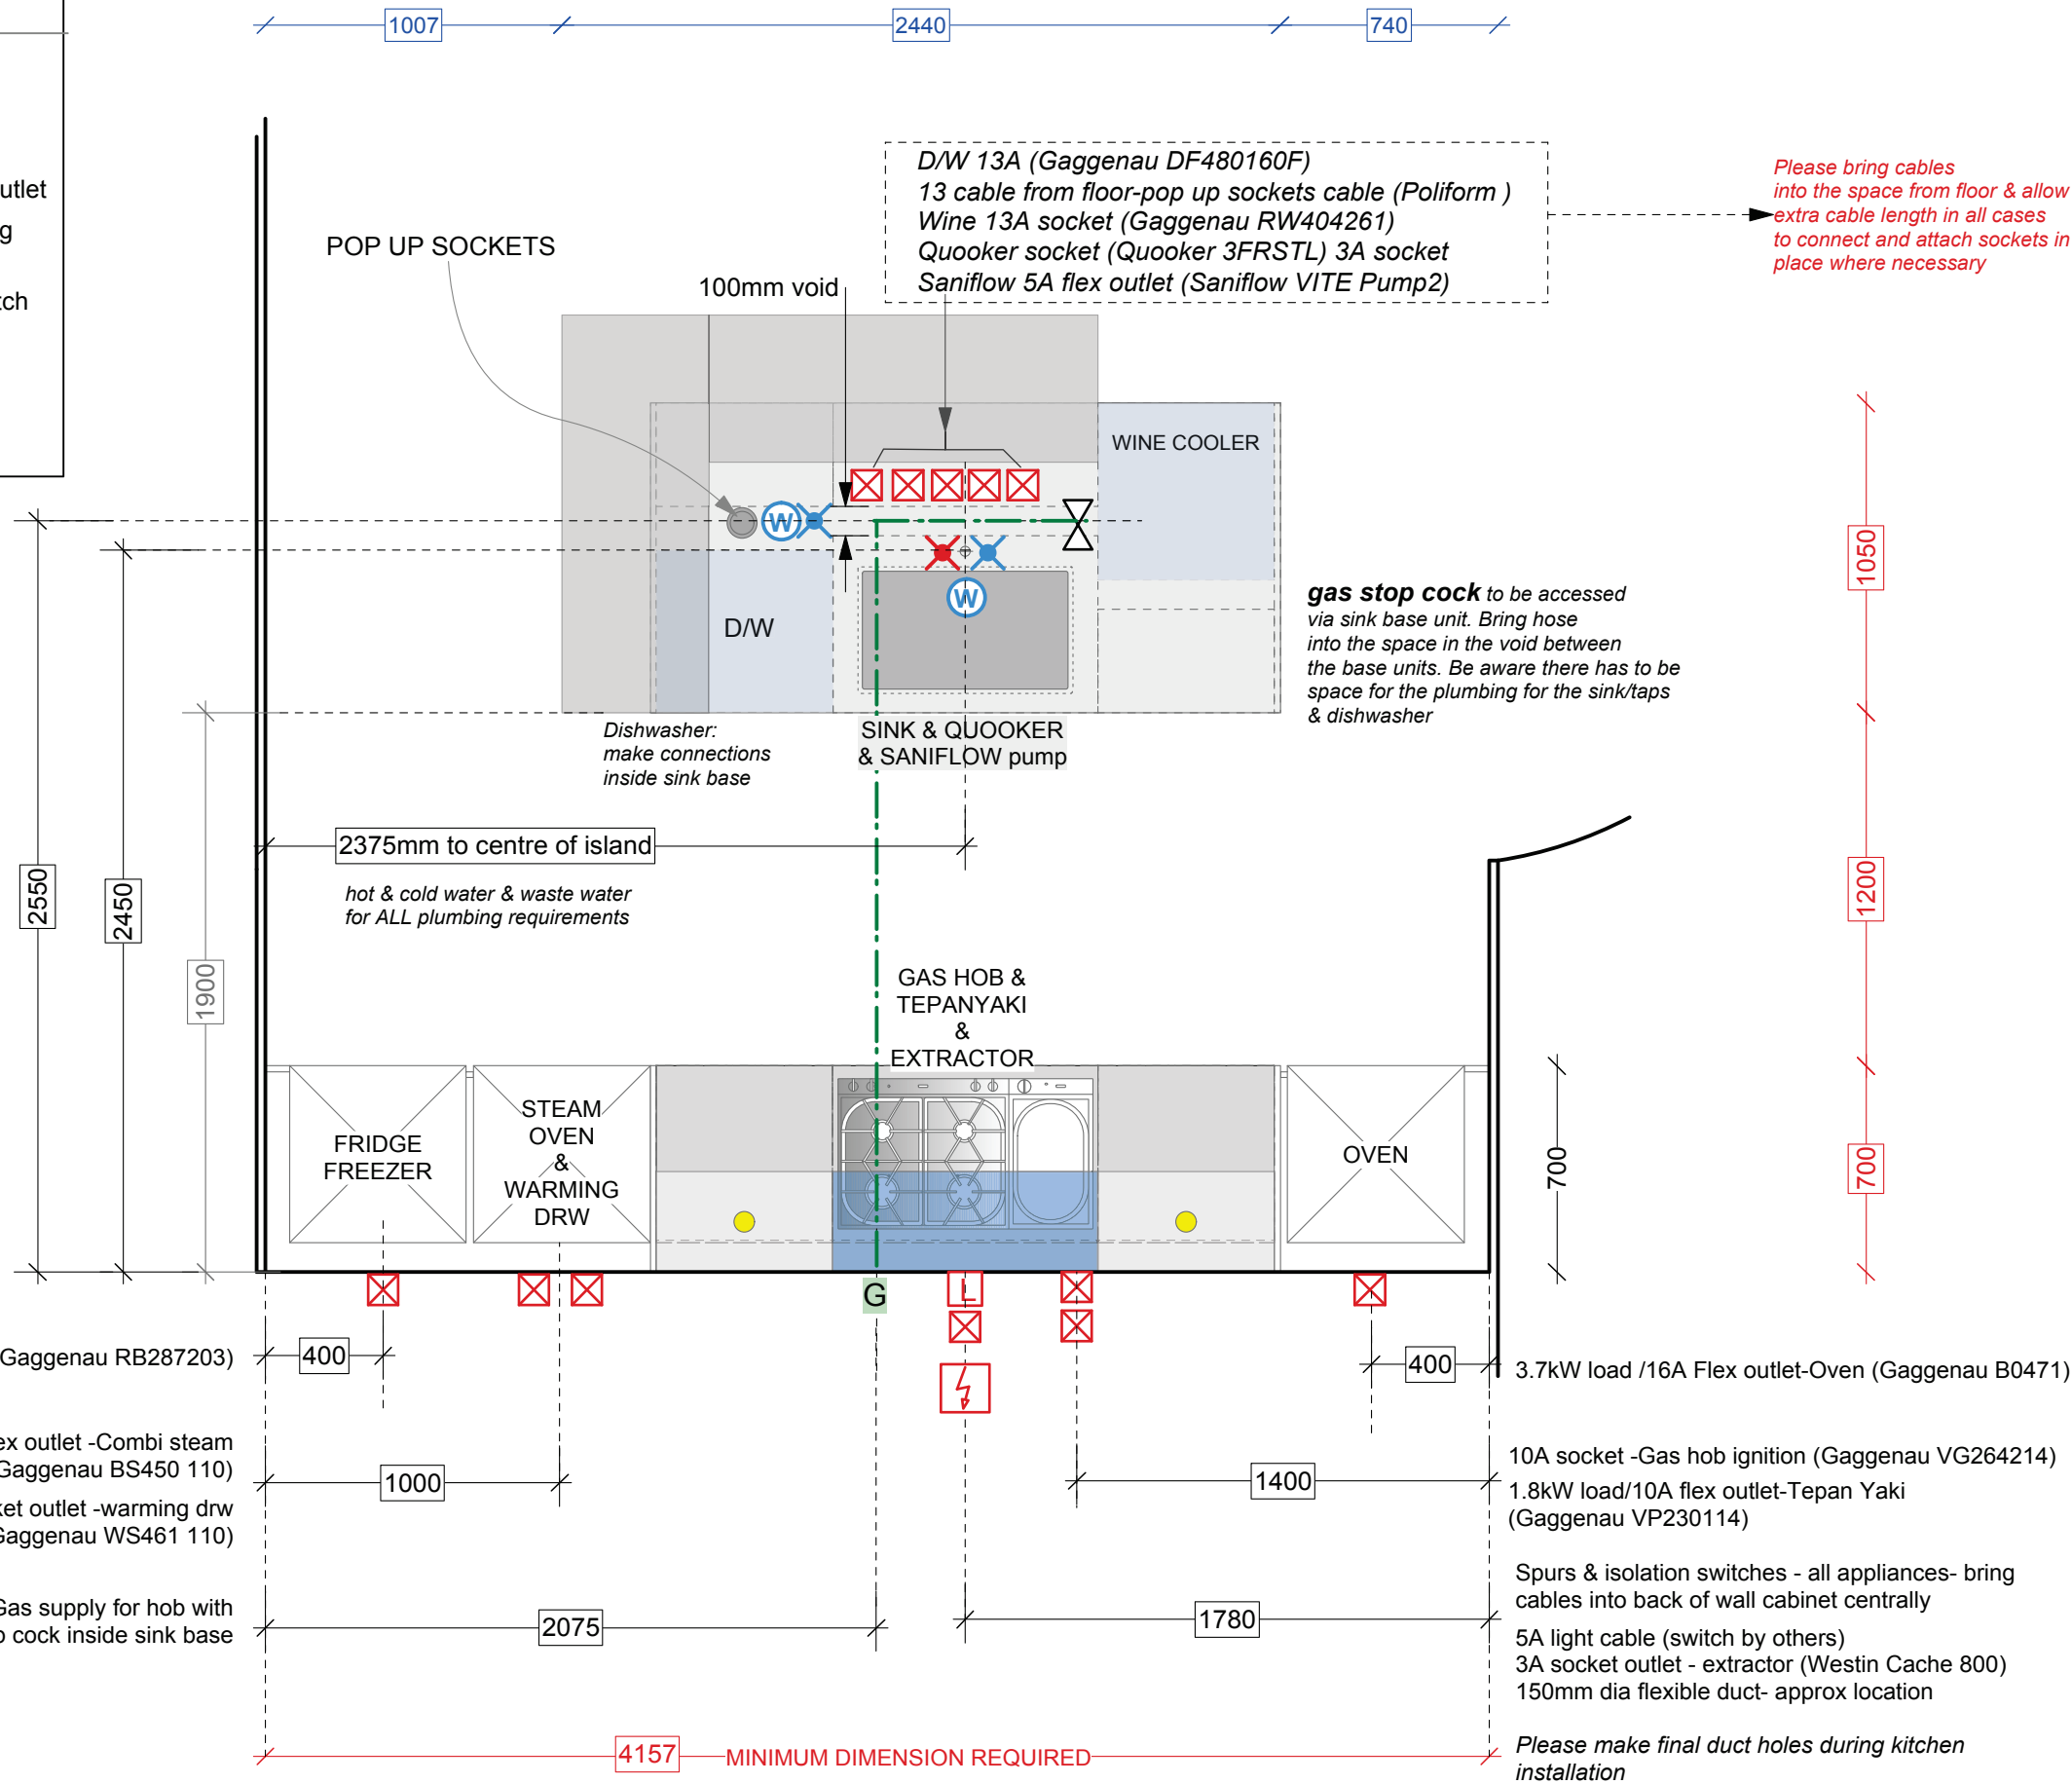

KEY

- cold water feed
- hot water feed
- water waste
- socket or flex outlet
- cable for lighting
- fused spur or isolation switch
- Gas cock
- Gas feed
- LED spot

Poliform UK Ltd
 276-278 Kings Road
 London
 SW3 5AW
 tel 020 7368 7600
 www.poliformuk.com
 www.varennauk.com