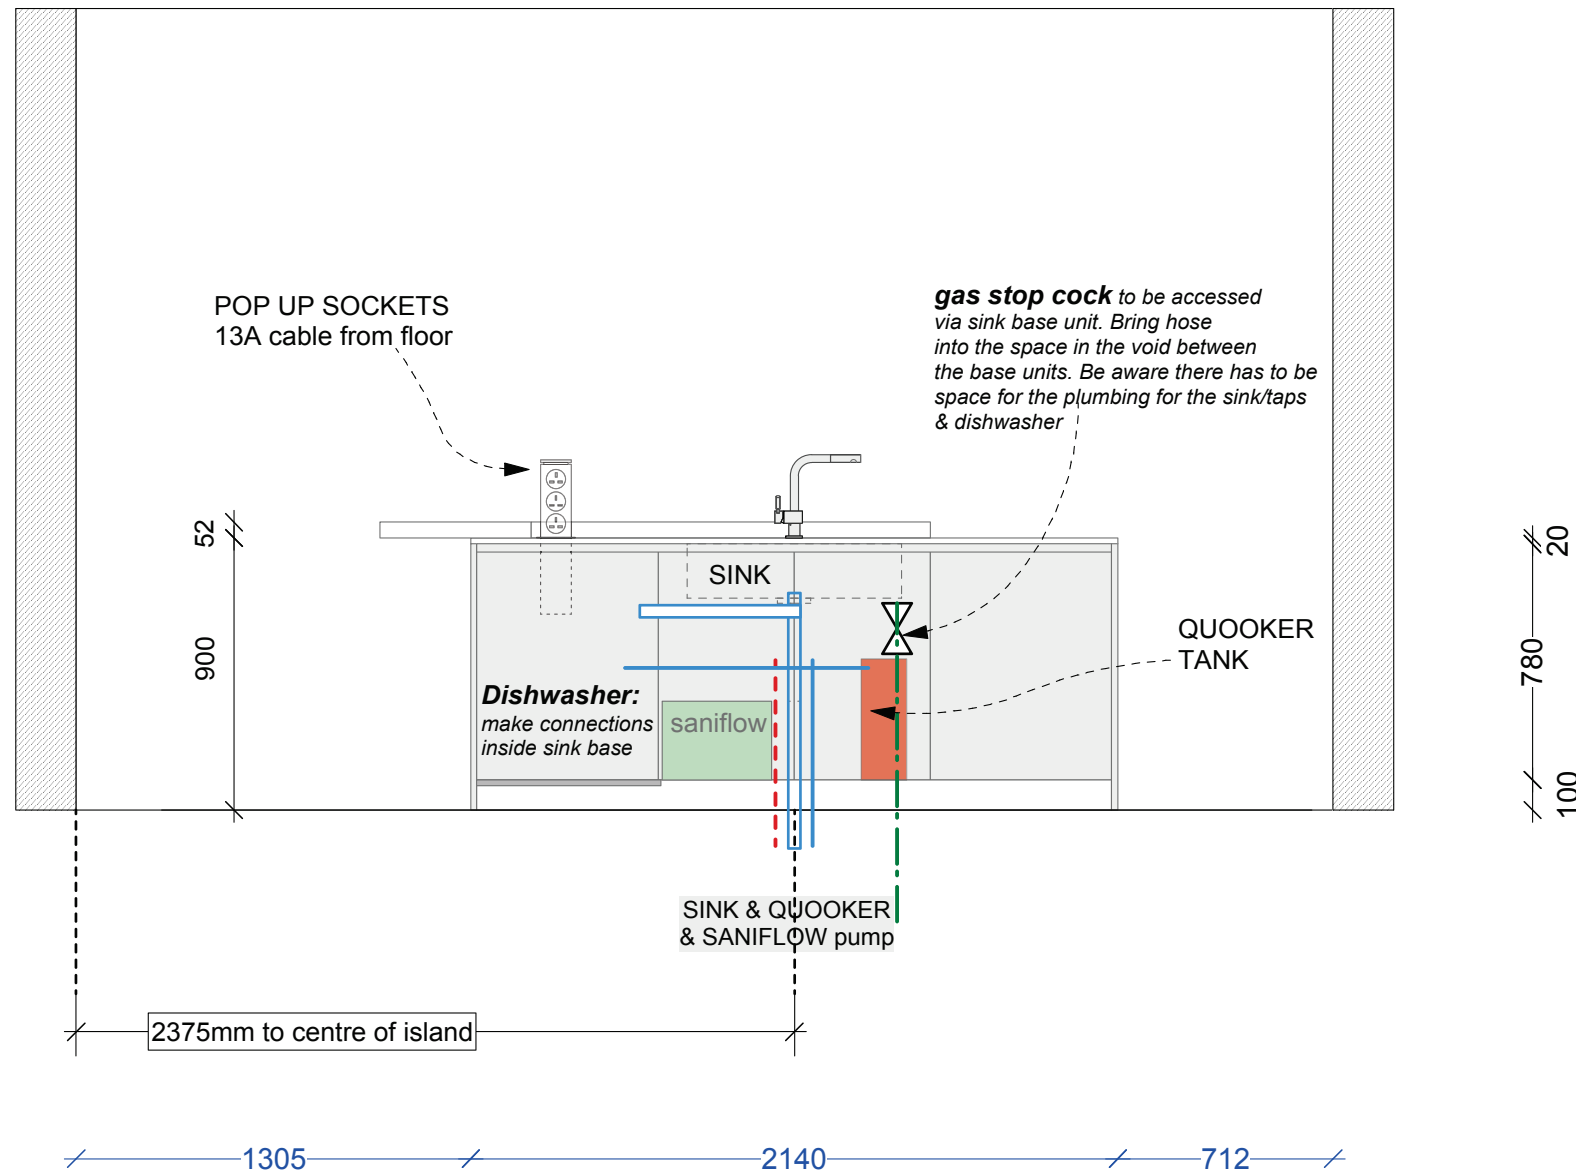

D/W 13A (Gaggenau DF480160F)
13A cable from floor -pop up sockets cable (Poliform)
Wine 13A socket (Gaggenau RW404261)
3A socket for Quooker (Quooker 3FRSTL)
Saniflow flex outlet (Saniflow VITE Pump2)

Please bring cables into the space from floor & allow extra cable length in all cases to connect and attach sockets in place where necessary

KEY	
	cold water feed
	hot water feed
	water waste
	socket or flex outlet
	cable for lighting
	fused spur or isolation switch
	Gas cock
	Gas feed

Client details

name & address
Narrow St
3 Kensington House
35 Kensington Court
London
W8 5BD

Poliform designer
Jessica Baldwin
designer e-mail
jessicab@poliformuk.com

drawn by
JB
scale
1:25 Do Not Scale

date
17.02.16
rev number
M&E rev0 / GA Rev02
M&E

file name / quote number
JB38501 Rattansi M&E rev0

Furniture finishes

furniture range Alea	worktop supplied by client
base units Matt Lacquer Ghiaccio	splashback supplied by client
tall units Grey Oak Veneer	plinth 100mm S/Steel
wall units Grey Oak Veneer	handles Integrated
island units Matt Lacquer Ghiaccio	

Notes:

(c) Copyright Poliform UK Ltd 2013
All rights reserved. No part of this document may be reproduced or transmitted in any form or by any means, electronic, mechanical, photocopying, recording, or otherwise, without prior written permission of Poliform UK Ltd.

Please do not scale from these drawings