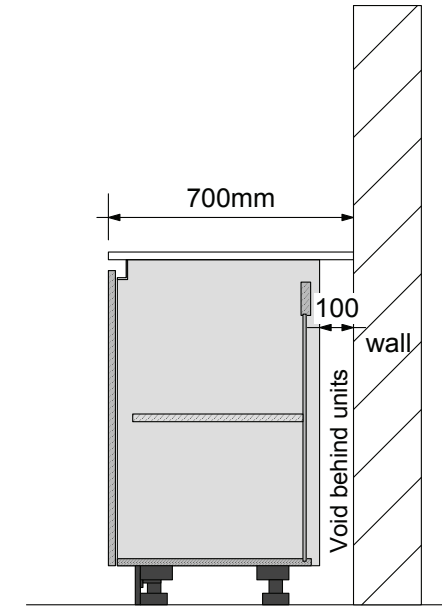

Please do not scale from these drawings

Appliance Specification

Qty	Code	Description	M&E details
1.00	Varenna	Built-in socket	13A cable
2.00	Varenna	LED BUILT IN SPOT LIGHT	5A cable & switch by others
1.00	Varenna	EXTENSION CABLE FOR MULTILED SPOT LIGHT	
1.00	BL467710	Blanco Zerox 700-u S/st, U	waste water
1.00	3FRSTL	Quooker PRO3 Fusion Round brushed chrome	240V-3A socket & hot & cold water
1.00	VITE-Pump2	Saniflow water pump for expelling waste water from kitchen sink	5A flex outlet (NOT PLUGGED) connect to the waste water & sink both with 40mm dia pipes
1.00	B0471	Gaggenau 400 Series Oven	3.7kW- 16A flex outlet
1.00	BS450110	Gaggenau 400 Series Steam Combi Oven, Water Tank, 60cm Stainl. Steel/glass Rh Top Mounted Control Panel	2.0kW-8A flex outlet
1.00	WS461110	Gaggenau 400 Series Warming Drawer , 60 Cm, 14 Cm High, St/steel/glass	0.81kW- 10A socket outlet
1.00	VG264214	Gaggenau 60cm Gas Hob Natural Gas - Stainl. Steel	9.4kW gas load / 1.0W electric 10A socket outlet for ignition gas stop valve required
1.00	VP230114	Gaggenau 28.8cm Teppan Yaki Vario Stainless Steel Controls	1.8kW- 10A / flex outlet RCD required
1.00	VV200014	Gaggenau Stainless Steel Connection Strip For joining 2 hobs side by side	-
1.00	SH260000	Gaggenau Hinge Holder For 2 X Vd Hob Covers	-
1.00	RB287203	Gaggenau Built-in Bottom Freezer Series 200, 177cm Niche	0.12kW load / 10A socket outlet
1.00	RW404261	Gaggenau Integrated Built Under Wine Cabinet 60cm, Led Lighting Eec A	13A socket outlet
1.00	DF480160F	Gaggenau Handleless Fully Integrated Vario Dishwasher	Cold water in & waste out 13A socket outlet
1.00	WSW-CACHE800-	Ws Westin Cache Built-in Unit: Size(mm) 800w X 292d X 280h: Internal Lighting (new 2015): To Fit Soffit Cutout Of 780mm X 266mm	3A socket outlet & 150mm dia flexible duct pipe