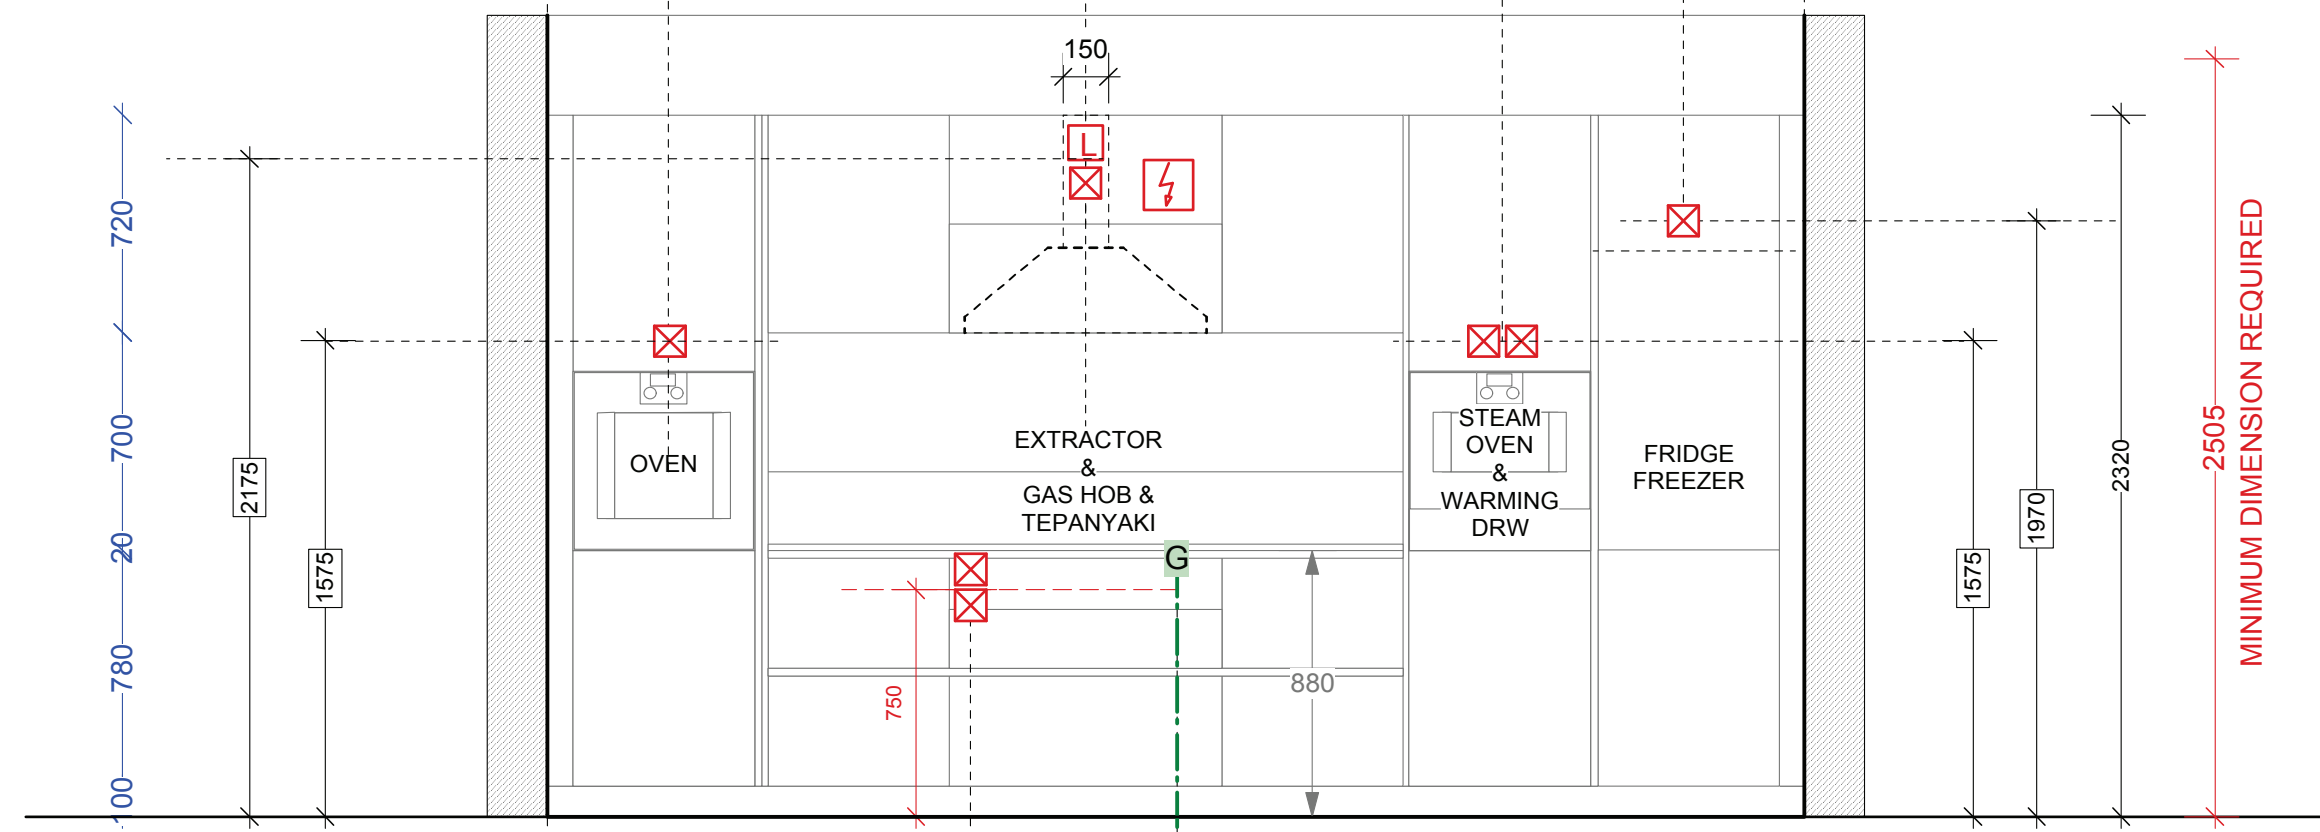

Furniture finishes

furniture range	worktop
Alea	supplied by client
base units	splashback
Matt Lacquer Ghiaccio	supplied by client
tall units	plinth
Grey Oak Veneer	100mm S/Steel
wall units	handles
Grey Oak Veneer	Integrated
island units	
Matt Lacquer Ghiaccio	

Notes:

Please note the supplied Varennna lights need to be checked by the M&E contractor to ensure compatibility with the clients own lighting system

A data sheet for the Varennna lights is included with these drawings

(c) Copyright Poliform UK Ltd 2013
All rights reserved. No part of this document may be reproduced or transmitted in any form or by any means, electronic, mechanical, photocopying, recording, or otherwise, without prior written permission of Poliform UK Ltd.

Please do not scale from these drawings

5A light cable (switch by others)
3A socket outlet - extractor (Westin Cache 800)
150mm dia flexible duct- approx location
Please make final duct holes during kitchen installation
Spurs & isolation switches - all appliances- bring cables into back of wall cabinet centrally

2.0kW load/ 8A Flex outlet -Combi steam (Gaggenau BS450 110)
0.81kW load/ 10A Socket outlet -warming drw (Gaggenau WS461 110)
10A socket -Fr/Frz (Gaggenau RB287203)

3.7kW load /16A Flex outlet-Oven (Gaggenau B0471)

extract vertically or 90 degrees backwards. Make hole in ceiling or wall during kitchen installation for 100% accuracy

10A socket -Gas hob ignition (Gaggenau VG264214)
1.8kW load/10A flex outlet-Tepan Yaki (Gaggenau VP230114)

Gas supply for hob with stop cock inside sink base

4157
MINIMUM DIMENSION REQUIRED

WALL UNITS

Walls will need strengthening to support the wall units ,that are flush mounted with a metal bracket system.

Where there are LED lights, they are flush mounted in the wall unit underside

PUK recommend using Ply ,MDF or solid timber behind plasterboard, installed prior to PUK fitting the kitchens.

KEY

- cold water feed
- hot water feed
- water waste
- socket or flex outlet
- cable for lighting
- fused spur or isolation switch
- Gas cock
- Gas feed