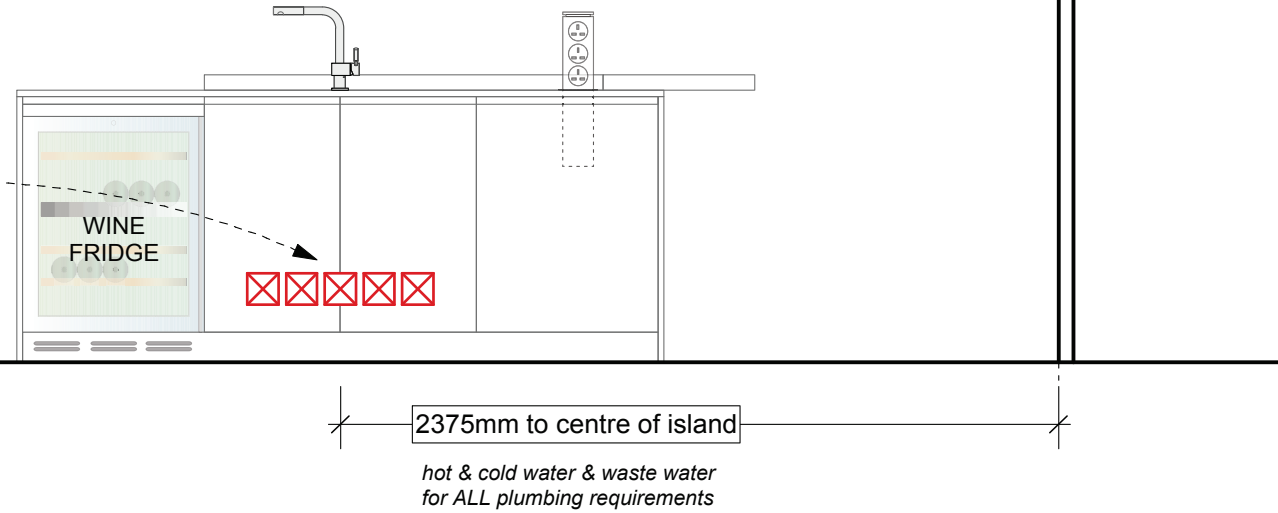

D/W 13A (Gaggenau DF480160F)
13A cable from floor -pop up sockets cable (Poliform)
Wine 13A socket (Gaggenau RW404261)
3A socket for Quooker (Quooker 3FRSTL)
Saniflow flex outlet (Saniflow VITE Pump2)

Please bring cables into the space from floor & allow extra cable length in all cases to connect and attach sockets in place where necessary

KEY	
	cold water feed
	hot water feed
	water waste
	socket or flex outlet
	cable for lighting
	fused spur or isolation switch
	Gas cock
	Gas feed

Client details

name & address
Narrow St
3 Kensington House
35 Kensington Court
London
W8 5BD

Poliform designer
Jessica Baldwin
designer e-mail
jessicab@poliformuk.com

drawn by
JB
scale
1:25 Do Not Scale

date
17.02.16
rev number
M&E rev0 / GA Rev02
M&E

file name / quote number
JB38501 Rattansi M&E rev0

Furniture finishes

furniture range Alea	worktop supplied by client
base units Matt Lacquer Ghiaccio	splashback supplied by client
tall units Grey Oak Veneer	plinth 100mm S/Steel
wall units Grey Oak Veneer	handles Integrated
island units Matt Lacquer Ghiaccio	

Notes:

(c) Copyright Poliform UK Ltd 2013
All rights reserved. No part of this document may be reproduced or transmitted in any form or by any means, electronic, mechanical, photocopying, recording, or otherwise, without prior written permission of Poliform UK Ltd.

Please do not scale from these drawings